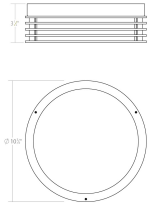

Marue LED Surface Mount Spec Sheet

SKU: 7421.72 [Learn more at sonnemanlight.com](https://sonnemanlight.com)
<https://sonnemanlight.com/marue-led-surface-mount>

Shape: Round
Size: 10"
Color/Finish: Textured Bronze

Dimensions

Height: 3.5"
Diameter: 10.75"
Canopy/Backplate/Base: 10.25"

Electrical Specs

Bulb(s) Included?: Yes
Bulb Quantity: 1
Input Voltage: 100-277VAC
Wattage: 30
Initial Lumens: 3000
Color Temperature: 3000K
CRI: 90
Power Supply Type: Driver
Power Supply Quantity: 1
Power Supply Location: Canopy
Dimming Type: TRIAC/ELV/0-10V