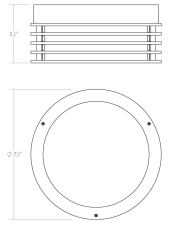

Marue LED Surface Mount Spec Sheet

SKU: 7420.72 [Learn more at sonnemanlight.com](https://sonnemanlight.com)
<https://sonnemanlight.com/marue-led-surface-mount>

Shape: Round
Size: 7"
Color/Finish: Textured Bronze

Dimensions

Height: 3.5
Diameter: 7.75
Canopy/Backplate/Base: 7.25"

Electrical Specs

Bulb(s) Included?: Yes
Bulb 1 Type: Integral LED
Bulb Quantity: 1
Input Voltage: 100-277VAC
Wattage: 19
Initial Lumens: 1900
Delivered Lumens: 1330
Color Temperature: 3000K
CRI: 90
Power Supply Type: Driver
Power Supply Quantity: 1
Power Supply Location: Canopy
Dimming Type: TRIAC/ELV/0-10V

Installation

Installation: Licensed electrician required

Shipping

Carton 1 L x W x H: 12" X 12" X 8"
Carton 1 Gross Weight: 6 LBS

General Listings

Features: Damp Rated
Certification: cETL

Available Finishes