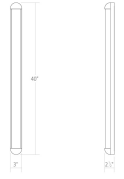

# Radio LED Bath Bar Spec Sheet

SKU: 3954.01    Learn more at [sonnemanlight.com](https://sonnemanlight.com)  
<https://sonnemanlight.com/radio-led-bath-bar>

**Size:** 40"  
**Color/Finish:** Polished Chrome

## Dimensions

**Height:** 40  
**Width:** 3  
**Extends:** 2.5  
**Minimum Extension:** 2.5"  
**Maximum Extension:** 2.5"