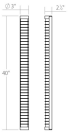

Gessato LED Bath Bar Spec Sheet

SKU: 3944.25 [Learn more at sonnemanlight.com](https://sonnemanlight.com)
<https://sonnemanlight.com/gessato-led-bath-bar>

Size: 40"
Color/Finish: Satin Black

Dimensions

Height: 40"
Width: 3"
Extends: 2.5"
Minimum Extension: 2.5"
Maximum Extension: 2.5"

Electrical Specs

Bulb(s) Included?: Yes
Bulb 1 Type: Integral LED
Bulb Quantity: 1
Input Voltage: 120-277VAC
Wattage: 21
Initial Lumens: 2000
Delivered Lumens: 1200
Color Temperature: 3000K
CRI: 90
Power Supply Type: Driver
Power Supply Quantity: 1
Power Supply Location: Outlet Box
Dimming Type: TRIAC/ELV/0-10V

Installation

Installation: Licensed electrician required
Installation Orientation: Any Orientation

Shipping

Carton 1 L x W x H: 44" X 7" X 7"
Carton 1 Gross Weight: 7 LBS

General Listings

Features: ADA Compliant, Damp Rated
Certification: cETL