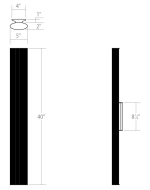

Tuo LED Bath Bar Spec Sheet

SKU: 3924.01 Learn more at sonnemanlight.com
<https://sonnemanlight.com/tuo-led-bath-bar>

Size: 40"
Color/Finish: Polished Chrome (.01)

Dimensions

Height: 40"
Width: 5.25"
Extends: 3.25"
Minimum Extension: 3.25"
Maximum Extension: 3.25"

Electrical Specs

Bulb(s) Included?: Yes
Bulb 1 Type: Integral LED
Bulb Quantity: 1
Input Voltage: 120-277VAC
Wattage: 22
Initial Lumens: 2270
Delivered Lumens: 1500
Color Temperature: 3000K
CRI: 90
Power Supply Type: Driver
Power Supply Quantity: 1
Power Supply Location: Canopy
Dimming Type: TRIAC/ELV/0-10V

Installation

Installation: Licensed electrician required
Installation Orientation: Any Orientation

Shipping

Carton 1 L x W x H: 46" X 8" X 7"
Carton 1 Gross Weight: 7 LBS

General Listings

Features: ADA Compliant, Damp Rated
Certification: cETL