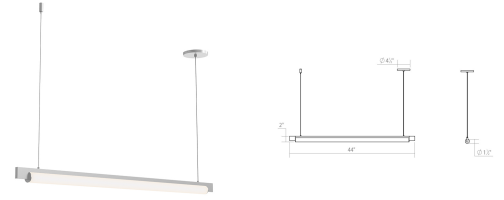

Keel LED Pendant Spec Sheet

SKU: 3826.16 Learn more at sonnemanlight.com
<https://sonnemanlight.com/keel-led-pendant>

Size: 44"
Color/Finish: Bright Satin Aluminum

Dimensions

Height: 2
Width: 44
Length: 1.5
Canopy/Backplate/Base: 4.5"
Hanging Details: 6' Adjustable Cord/Cable

Electrical Specs

Bulb(s) Included?: Yes
Bulb 1 Type: Integral LED
Bulb Quantity: 1
Input Voltage: 120VAC
Wattage: 22
Initial Lumens: 2550
Delivered Lumens: 1800
Color Temperature: 3000K
CRI: 90
Power Supply Type: Driver
Power Supply Quantity: 1
Power Supply Location: Outlet Box
Dimming Type: TRIAC/ELV

Installation

Installation: Licensed electrician required
 Adapter Available
Sloped Ceiling Compatible?:

General Listings

Features: Damp Rated
Certification: cETL

Available Finishes

Available Finishes: Bright Satin Aluminum, Satin Black, Satin White