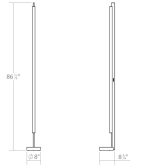

Keel LED Floor Lamp Spec Sheet

SKU: 3820.16 Learn more at sonnemanlight.com
<https://sonnemanlight.com/keel-led-floor-lamp>

Color/Finish: Bright Satin Aluminum

Dimensions

Height: 86.5"
Width: 8"
Length: 9"
Canopy/Backplate/Base: 8"

Installation

Installation: No electrician required

Shipping

Carton 1 L x W x H: 92" X 13" X 8"
Carton 1 Gross Weight: 27 LBS

General Listings

Features: ADA Compliant,
 Damp Rated
Certification: cETL

Available Finishes