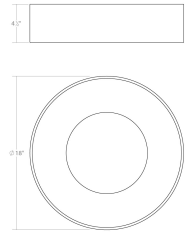

Ilios LED Surface Mount Spec Sheet

SKU: 3736.18 Learn more at sonnemanlight.com
<https://sonnemanlight.com/ilios-led-surface-mount>

Size: 18"
Color/Finish: Dove Gray

Dimensions

Height: 5"
Diameter: 18"
Canopy/Backplate/Base: 18"

Electrical Specs

Bulb(s) Included?: Yes
Bulb 1 Type: Integral LED
Bulb Quantity: 1
Input Voltage: 120-277VAC
Wattage: 22
Initial Lumens: 2350
Delivered Lumens: 1880
Color Temperature: 3000K
CRI: 90
Power Supply Type: Driver
Power Supply Quantity: 1
Power Supply Location: Fixture
Dimming Type: TRIAC/ELV/0-10V

Installation

Installation: Licensed electrician required

Shipping

Carton 1 L x W x H: 22" X 22" X 8"
Carton 1 Gross Weight: 9 LBS

General Listings

Features: Damp Rated
Certification: cETL

Available Finishes