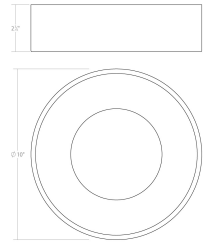

Ilios LED Surface Mount Spec Sheet

SKU: 3734.18 [Learn more at sonnemanlight.com](https://sonnemanlight.com)
<https://sonnemanlight.com/ilios-led-surface-mount>

Size: 10"
Color/Finish: Dove Gray

Dimensions

Height: 4"
Diameter: 10"
Canopy/Backplate/Base: 10"

Electrical Specs

Bulb(s) Included?: Yes
Bulb Quantity: 1
Input Voltage: 120-277VAC
Wattage: 11
Initial Lumens: 1200
Color Temperature: 3000K
CRI: 90
Power Supply Type: Driver
Power Supply Quantity: 1
Power Supply Location: Fixture
Dimming Type: TRIAC/ELV/0-10V

Installation

Installation: Licensed electrician required

Shipping

Carton 1 L x W x H: 13" X 13" X 6"
Carton 1 Gross Weight: 5 LBS

General Listings

Features: Damp Rated
Certification: cETL

Available Finishes