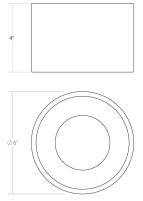

Ilios LED Surface Mount Spec Sheet

SKU: 3733.18 Learn more at sonnemanlight.com
<https://sonnemanlight.com/ilios-led-surface-mount>

Size: 6"
Color/Finish: Dove Gray

Dimensions

Height: 4"
Diameter: 6"
Canopy/Backplate/Base: 6"

Installation

Installation: Licensed electrician required

Shipping

Carton 1 L x W x H: 8" X 8" X 7"
Carton 1 Gross Weight: 2 LBS

General Listings

Features: Damp Rated
Certification: cETL

Available Finishes

Available Finishes: Dove Gray, Satin White