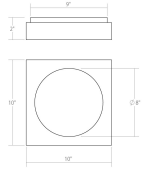

Vuoto LED Sconce Spec Sheet

SKU: 3701.18 [Learn more at sonnemanlight.com](https://sonnemanlight.com/learn-more-at-sonnemanlight.com)
<https://sonnemanlight.com/vuoto-led-sconce>

Size: 10"
Color/Finish: Dove Gray (.18)

Dimensions

Height: 10"
Width: 10"
Extends: 3"
Minimum Extension: 3"
Maximum Extension: 3"

Electrical Specs

Bulb(s) Included?: Yes
Bulb 1 Type: Integral LED
Bulb Quantity: 1
Input Voltage: 120VAC
Wattage: 13
Initial Lumens: 1500
Delivered Lumens: 650
Color Temperature: 3000K
CRI: 90
Power Supply Type: Driver
Power Supply Quantity: 1
Power Supply Location: Outlet Box
Dimming Type: TRIAC/ELV

Installation

Installation: Licensed electrician required
Installation Orientation: Any Orientation

Shipping

Carton 1 L x W x H: 15" X 15" X 6"
Carton 1 Gross Weight: 7 LBS

General Listings

Features: ADA Compliant, Damp Rated
Certification: cETL