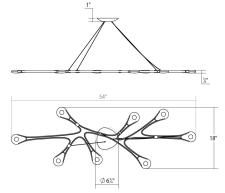

## Dimensions

**Height:** 0.75  
**Width:** 54  
**Length:** 17.5  
**Canopy/Backplate/Base:** 7"  
**Hanging Details:** 6' Adjustable Cord/Cable