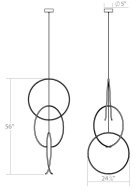

Torc LED Pendant Spec Sheet

SKU: 3153.25 Learn more at sonnemanlight.com
<https://sonnemanlight.com/torc-led-pendant>

Size: Triple Pendant
Color/Finish: Satin Black

Dimensions

Height: 56
Width: 24.5
Length: 4.5
Diameter: 24.75
Canopy/Backplate/Base: 5"
Hanging Details: 6' Adjustable Cord

Electrical Specs

Bulb(s) Included?: Yes
Bulb 1 Type: Integral LED
Bulb Quantity: 3
Input Voltage: 120-277VAC
Wattage: 51
Initial Lumens: 4800
Delivered Lumens: 3120
Color Temperature: 3000K
CRI: 90
Power Supply Type: Driver
Power Supply Quantity: 1
Power Supply Location: Canopy
Dimming Type: TRIAC/ELV/0-10V