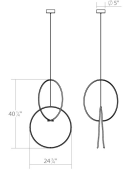

Torc LED Pendant Spec Sheet

SKU: 3152.25 Learn more at sonnemanlight.com
<https://sonnemanlight.com/torc-led-pendant>

Size: Double Pendant
Color/Finish: Satin Black

Dimensions

Height: 40
Width: 24.5
Length: 4.5
Diameter: 24.75
Canopy/Backplate/Base: 5"
Hanging Details: 6' Adjustable Cord

Electrical Specs

Bulb(s) Included?: Yes
Bulb 1 Type: Integral LED
Bulb Quantity: 2
Input Voltage: 120-277VAC
Wattage: 34
Initial Lumens: 3200
Delivered Lumens: 2080
Color Temperature: 3000K
CRI: 90
Power Supply Type: Driver
Power Supply Quantity: 1
Power Supply Location: Canopy
Dimming Type: TRIAC/ELV/0-10V