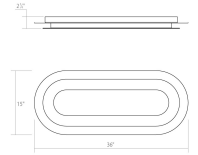

Offset LED Surface Mount Spec Sheet

SKU: 2737.98 Learn more at sonnemanlight.com
<https://sonnemanlight.com/offset-led-surface-mount>

Shape: Racetrack **Size:** 36"
Color/Finish: Textured White

Dimensions

Height: 2.75
Width: 36
Length: 15

Electrical Specs

Bulb(s) Included?: Yes
Bulb 1 Type: Integral LED
Bulb Quantity: 1
Input Voltage: 120-277VAC
Wattage: 54
Initial Lumens: 5850
Delivered Lumens: 3700
Color Temperature: 3000K
CRI: 90
Power Supply Type: Driver
Power Supply Quantity: 1
Power Supply Location: Canopy
Dimming Type: TRIAC/ELV/0-10V