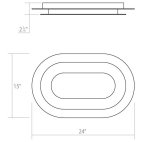

# Offset LED Surface Mount Spec Sheet

SKU: 2735.98    Learn more at [sonnemanlight.com](https://sonnemanlight.com)  
<https://sonnemanlight.com/offset-led-surface-mount>

**Shape:** Racetrack                      **Size:** 24"  
**Color/Finish:** Textured White

## Dimensions

**Height:** 2.75  
**Width:** 24  
**Length:** 15