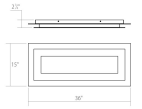

Offset LED Surface Mount Spec Sheet

SKU: 2733.98 Learn more at sonnemanlight.com
<https://sonnemanlight.com/offset-led-surface-mount>

Shape: Rectangle **Size:** 36"
Color/Finish: Textured White

Dimensions

Height: 2.75
Width: 36
Length: 15

Installation

Installation: Licensed electrician required

Shade

Shade 1 Material: Aluminum w/Optical Acr Diff
Shade 2 Material: Acrylic

Electrical Specs

Bulb(s) Included?: Yes
Bulb 1 Type: Integral LED
Bulb Quantity: 1
Input Voltage: 120-277VAC
Wattage: 55
Initial Lumens: 5840
Delivered Lumens: 3500
Color Temperature: 3000K
CRI: 90
Power Supply Type: Driver
Power Supply Quantity: 1
Power Supply Location: Canopy
Dimming Type: TRIAC/ELV/0-10V