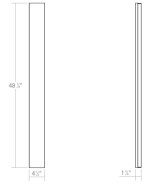

Vanity LED Bath Bar Spec Sheet

SKU: 2551.01 [Learn more at sonnemanlight.com](https://sonnemanlight.com)
<https://sonnemanlight.com/vanity-led-bath-bar>

Size: Extra Wide 48"
Color/Finish: Polished Chrome

Dimensions

Height: 4.5
Width: 48.5
Extends: 1.75
Minimum Extension: 1.75"
Maximum Extension: 1.75"

Electrical Specs

Bulb(s) Included?: Yes
Bulb 1 Type: Integral LED
Bulb Quantity: 1
Input Voltage: 120-277VAC
Wattage: 29
Initial Lumens: 2700
Delivered Lumens: 1900
Color Temperature: 3000K
CRI: 90
Power Supply Type: Driver
Power Supply Quantity: 1
Power Supply Location: Outlet Box
Dimming Type: TRIAC/ELV/0-10V