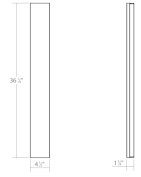

Vanity LED Bath Bar Spec Sheet

SKU: 2549.01 Learn more at sonnemanlight.com
<https://sonnemanlight.com/vanity-led-bath-bar>

Size: Extra Wide 36"
Color/Finish: Polished Chrome

Dimensions

Height: 4.5
Width: 36.5
Extends: 1.75
Minimum Extension: 1.75"
Maximum Extension: 1.75"