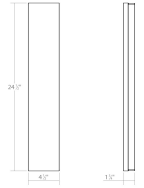

# Vanity LED Bath Bar Spec Sheet

SKU: 2548.01 [Learn more at sonnemanlight.com](https://sonnemanlight.com)  
<https://sonnemanlight.com/vanity-led-bath-bar>

**Size:** Extra Wide 24"  
**Color/Finish:** Polished Chrome

## Dimensions

**Height:** 4.5  
**Width:** 24.5  
**Extends:** 1.75  
**Minimum Extension:** 1.75"  
**Maximum Extension:** 1.75"