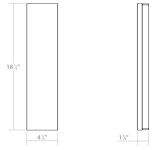

Vanity LED Bath Bar Spec Sheet

SKU: 2547.01 Learn more at sonnemanlight.com
<https://sonnemanlight.com/vanity-led-bath-bar>

Size: Extra Wide 18"
Color/Finish: Polished Chrome

Dimensions

Height: 4.5
Width: 18.5
Extends: 1.75
Minimum Extension: 1.75"
Maximum Extension: 1.75"