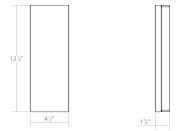

# Vanity LED Bath Bar Spec Sheet

SKU: 2546.01    Learn more at [sonnemanlight.com](https://sonnemanlight.com)  
<https://sonnemanlight.com/vanity-led-bath-bar>

**Size:** Extra Wide 12"  
**Color/Finish:** Polished Chrome

## Dimensions

**Height:** 4.5  
**Width:** 12.5  
**Extends:** 1.75  
**Minimum Extension:** 1.75"  
**Maximum Extension:** 1.75"