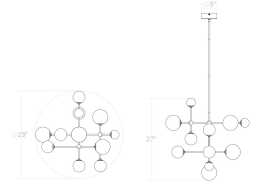

Sabon Pendant Spec Sheet

SKU: 2064.25 Learn more at sonnemanlight.com
<https://sonnemanlight.com/sabon-pendant>

Color/Finish: Satin Black

Dimensions

Height: 27
Diameter: 29
Canopy/Backplate/Base: 5"

Electrical Specs

Bulb(s) Included?: Yes
Bulb 1 Type: Integral LED
Bulb Quantity: 3
Input Voltage: 120VAC
Wattage: 3
Initial Lumens: 4300
Delivered Lumens: 2350
Color Temperature: 3000K
CRI: 90
Power Supply Type: Driver
Power Supply Quantity: 1
Power Supply Location: Canopy
Dimming Type: TRIAC/ELV