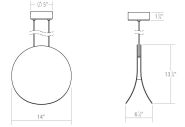

Malibu Discs LED Pendant Spec Sheet

SKU: 1767.18 [Learn more at sonnemanlight.com](https://sonnemanlight.com)
<https://sonnemanlight.com/malibu-discs-led-pendant>

Size: 14"
Color/Finish: Dove Gray

Dimensions

Height: 14
Width: 14
Length: 6.25
Canopy/Backplate/Base: 5"
Hanging Details: 6' Adjustable Cord

Electrical Specs

Bulb(s) Included?: Yes
Bulb 1 Type: Integral LED
Bulb Quantity: 1
Input Voltage: 120-277VAC
Wattage: 26
Initial Lumens: 2400
Delivered Lumens: 1680
Color Temperature: 3000K
CRI: 90
Power Supply Type: Driver
Power Supply Quantity: 1
Power Supply Location: Canopy
Dimming Type: TRIAC/ELV/0-10V