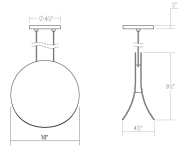

# Malibu Discs LED Pendant Spec Sheet

SKU: 1766.18    Learn more at [sonnemanlight.com](https://sonnemanlight.com/malibu-discs-led-pendant)  
<https://sonnemanlight.com/malibu-discs-led-pendant>

**Size:** 10"  
**Color/Finish:** Dove Gray

## Dimensions

**Height:** 10  
**Width:** 10  
**Length:** 4.75  
**Canopy/Backplate/Base:** 4.5"  
**Hanging Details:** 6' Adjustable Cord