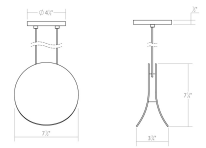

Malibu Discs LED Pendant Spec Sheet

SKU: 1765.18 Learn more at sonnemanlight.com
<https://sonnemanlight.com/malibu-discs-led-pendant>

Size: 7.5"
Color/Finish: Dove Gray

Dimensions

Height: 7.5
Width: 7.5
Length: 3.75
Canopy/Backplate/Base: 4.5"
Hanging Details: 6' Adjustable Cord