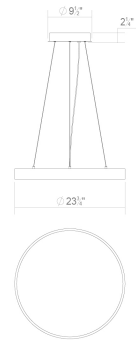

Project:

Pi 24" Round LED Pendant Spec Sheet

SKU: 3744.03 Learn more at:
<https://sonnemanlight.com/pi-led-pendant>

Description: With the essence of a circle, Pi projects radiant LED illumination . It is impossible to improve upon the simplicity of solid geometry. Suspended or [Surface Mounted](#) in four sizes, the architectural presence of pi punctuates the less is more idiom of Mies.

Type #:

Dimensions

Height: 2.25
Diameter: 23.75
Size: 24"

Electrical Specs

Bulb(s) Included?: Yes
Bulb 1 Type: Integral LED
Bulb Quantity: 1
Input Voltage: 120-277VAC
Wattage: 53
Initial Lumens: 6400
Delivered Lumens: 4380
Color Temperature: 3000K
CRI: 90
Power Supply Type: Driver
Power Supply Quantity: 1
Power Supply Location: Canopy
Dimming Type: TRIAC/ELV/
0-10V

Installation

Installation: Licensed electrician required
Sloped Ceiling Compatible?: Not Compatible
Cord Length: 20' Adjustable Cord/Cable
Minimum Hanging Height: 14
Maximum Hanging Height: 242

Shade

Shade 1 Material: Metal
Shade 2 Material: Acrylic
Shade 2 Color: Optical