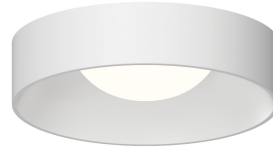

Project:

Ilios 22" LED Surface Mount (3500K) Spec Sheet

SKU: 3738.03-35 Learn more at:
<https://sonnemanlight.com/ilios-led-surface-mount>

Description: Set within a crisp round drum, the soft curvature of the interior surface reflects the luminance of a shallow dome diffuser. The result is a glow of unified radiance from within the volume, which delivers brightness with a soft ambiance within a space.

Type #:

Dimensions

Height: 5.25
Diameter: 22
Size: 22"

Electrical Specs

Bulb(s) Included?: Yes
Bulb 1 Type: Integral LED
Bulb Quantity: 1
Input Voltage: 120-277VAC
Wattage: 34
Initial Lumens: 4650
Delivered Lumens: 3490
Color Temperature: 3500K
CRI: 90
Power Supply Type: Driver
Power Supply Quantity: 1
Power Supply Location: Fixture
Dimming Type: TRIAC/ELV/0-10V

Installation

Installation: Licensed electrician required
Sloped Ceiling Compatible?: Not Compatible
Cord Length: N/A

Shade

Shade 1 Material: Acrylic

Available Finishes

Available Finishes: Dove Gray (.18), Satin White (.03)

General Listings

Features: Damp Rated
Certification: C-ETL-US
Color/Finish: Satin White (.03)
Dark Sky Friendly: N