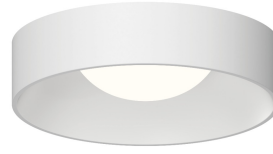

Project:

Ilios 22" LED Surface Mount Spec Sheet

SKU: 3738.03 Learn more at:
<https://sonnemanlight.com/ilios-led-surface-mount>

Description: Set within a crisp round drum, the soft curvature of the interior surface reflects the luminance of a shallow dome diffuser. The result is a glow of unified radiance from within the volume, which delivers brightness with a soft ambiance within a space.

Type #:

Dimensions

Height:	5.25
Diameter:	22
Size:	22"

Electrical Specs

Bulb(s) Included?:	Yes
Bulb 1 Type:	Integral LED
Bulb Quantity:	1
Input Voltage:	120-277VAC
Wattage:	34
Initial Lumens:	4220
Delivered Lumens:	3170
Color Temperature:	3000K
CRI:	90
Power Supply Type:	Driver
Power Supply Quantity:	1
Power Supply Location:	Fixture
Dimming Type:	TRIAC/ELV/ 0-10V

Installation

Installation:	Licensed electrician required
Sloped Ceiling Compatible?:	Not Compatible
Cord Length:	N/A

Shade

Shade 1 Material:	Acrylic
-------------------	---------

Available Finishes

Available Finishes: Dove Gray (.18), Satin White (.03)

General Listings

Features:	Damp Rated
Certification:	C-ETL-US
Color/Finish:	Satin White (.03)
Dark Sky Friendly:	N