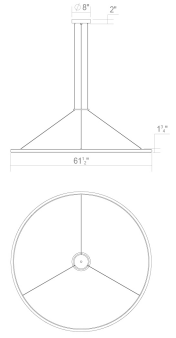

Project:

Luna 60" Round LED Pendant (3500K) Spec Sheet

SKU: 2235.14-35 Learn more at:
<https://sonnemanlight.com/luna-round-led-pendant>

Description: Luna's soft round profile sweeps circumferentially into a smooth composition of interior and exterior illumination. Suspended delicately from minimal cables, Luna rings in several sizes can be composed in an intersecting array across a larger space or placed singly to render light with a dramatic minimal presence.

Type #:

Dimensions

Height: 1.5
Diameter: 61.5
Size: 60"

Electrical Specs

Bulb(s) Included?: Yes
Bulb 1 Type: Integral LED
Bulb Quantity: 2
Input Voltage: 120-277VAC
Wattage: 104
Initial Lumens: 11300
Delivered Lumens: 7700
Color Temperature: 3500K
CRI: 90
Power Supply Type: Driver
Power Supply Quantity: 2
Power Supply Location: Canopy
Dimming Type: TRIAC/ELV/
0-10V

Installation

Installation: Licensed electrician required
Sloped Ceiling Compatible?: Not Compatible
Cord Length: 20' Adjustable Cord/Cable
Minimum Hanging Height: 30
Maximum Hanging Height: 241.5

Shade

Shade 1 Material: Acrylic
Shade 2 Color: White