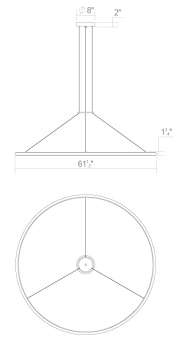

Project:

Luna 60" Round LED Pendant Spec Sheet

SKU: 2235.14 Learn more at:
<https://sonnemanlight.com/luna-round-led-pendant>

Description: Luna's soft round profile sweeps circumferentially into a smooth composition of interior and exterior illumination. Suspended delicately from minimal cables, Luna rings in several sizes can be composed in an intersecting array across a larger space or placed singly to render light with a dramatic minimal presence.

Type #:

Dimensions

Height: 1.5
Diameter: 61.5
Size: 60"

Electrical Specs

Bulb(s) Included?: Yes
Bulb 1 Type: Integral LED
Bulb Quantity: 2
Input Voltage: 120-277VAC
Wattage: 104
Initial Lumens: 11300
Delivered Lumens: 7700
Color Temperature: 3000K
CRI: 90
Power Supply Type: Driver
Power Supply Quantity: 2
Power Supply Location: Canopy
Dimming Type: TRIAC/ELV/
0-10V

Installation

Installation: Licensed electrician required
Sloped Ceiling Compatible?: Not Compatible
Cord Length: 20' Adjustable Cord/Cable
Minimum Hanging Height: 30
Maximum Hanging Height: 241.5

Shade

Shade 1 Material: Acrylic
Shade 2 Color: White