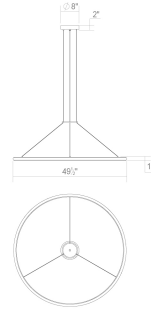

Project:

Luna 48" Round LED Pendant (3500K) Spec Sheet

SKU: 2234.14-35 Learn more at:
<https://sonnemanlight.com/luna-round-led-pendant>

Description: Luna's soft round profile sweeps circumferentially into a smooth composition of interior and exterior illumination. Suspended delicately from minimal cables, Luna rings in several sizes can be composed in an intersecting array across a larger space or placed singly to render light with a dramatic minimal presence.

Type #:

Dimensions

Height: 1.5
Diameter: 49.5
Size: 48"

Electrical Specs

Bulb(s) Included?: Yes
Bulb 1 Type: Integral LED
Bulb Quantity: 2
Input Voltage: 120-277VAC
Wattage: 78
Initial Lumens: 8480
Delivered Lumens: 5780
Color Temperature: 3500K
CRI: 90
Power Supply Type: Driver
Power Supply Quantity: 2
Power Supply Location: Canopy
Dimming Type: TRIAC/ELV/
0-10V

Installation

Installation: Licensed electrician required
Sloped Ceiling Compatible?: Not Compatible
Cord Length: 20' Adjustable Cord/Cable
Minimum Hanging Height: 28
Maximum Hanging Height: 241.5

Shade

Shade 1 Material: Acrylic
Shade 2 Color: White