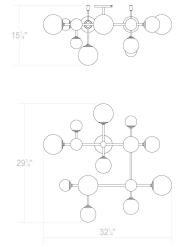

Sabon Semi-Flush Mount Spec Sheet

SKU: 2069.25 Learn more at sonnemanlight.com
<https://sonnemanlight.com/sabon-semi-flush-mount>

Color/Finish: Satin Black

Dimensions

Height: 15.25
Width: 32.25
Length: 31.25
Canopy/Backplate/Base: 4.5"

Electrical Specs

Bulb(s) Included?: Yes
Bulb 1 Type: Integral LED
Bulb Quantity: 5
Input Voltage: 120VAC
Wattage: 3
Initial Lumens: 4600
Delivered Lumens: 2500
Color Temperature: 3000K
CRI: 90
Power Supply Type: Driver
Power Supply Quantity: 1
Power Supply Location: Outlet Box
Dimming Type: TRIAC/ELV

Installation

Installation: Licensed electrician required

General Listings

Features: Damp Rated
Certification: cETL

Available Finishes

Available Finishes: Satin Black, Satin Nickel

Shade

Shade 1 Material: White Cased Glass
Shade 2 Material: White Cased Glass
Shade 3 Material: White Cased Glass
Shade 3 Color: White
Shade 3 Height: 4.75