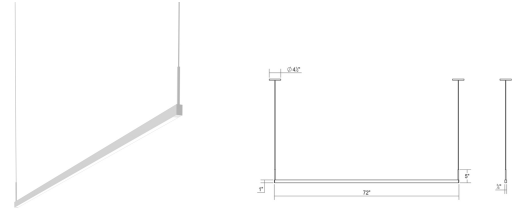

Thin-Line LED Pendant Spec Sheet

SKU: 2818.03-6-35 Learn more at sonnemanlight.com
<https://sonnemanlight.com/thin-line-led-pendant>

Size: 6' Two-Sided
Color/Finish: Satin White

Dimensions

Height: 5
Width: 72
Length: 0.75
Canopy/Backplate/Base: 4.5"

Installation

Installation: Licensed electrician required
Compatible
Sloped Ceiling Compatible?:
Minimum Hanging Height: 5.75"
Maximum Hanging Height: 73.75"

Shipping

Carton 1 L x W x H: 75" X 7" X 4"
Carton 1 Gross Weight: 8 LBS