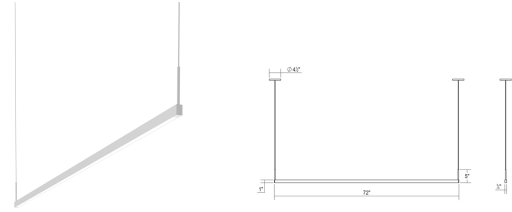

Thin-Line LED Pendant Spec Sheet

SKU: 2818.03-6-27 Learn more at sonnemanlight.com
<https://sonnemanlight.com/thin-line-led-pendant>

Size: 6' Two-Sided
Color/Finish: Satin White

Dimensions

Height: 5"
Width: 72"
Length: 0.75"
Canopy/Backplate/Base: 4.5"

Installation

Installation: Licensed electrician required
 Compatible
Sloped Ceiling Compatible?:
Minimum Hanging Height: 5.75"
Maximum Hanging Height: 73.75"

Shipping

Carton 1 L x W x H: 75" X 7" X 4"
Carton 1 Gross Weight: 8 LBS