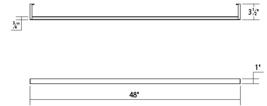

# Thin-Line LED Wall Bar Spec Sheet

SKU: 2812.03-4-35    Learn more at [sonnemanlight.com](http://sonnemanlight.com)  
<https://sonnemanlight.com/thin-line-led-wall-bar>

**Size:** 4' Two-Sided  
**Color/Finish:** Satin White

## Dimensions

**Height:** 1"  
**Width:** 48"  
**Extends:** 3.5"  
**Minimum Extension:** 3.5"  
**Maximum Extension:** 3.5"