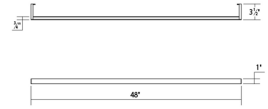

Thin-Line LED Wall Bar Spec Sheet

SKU: 2810.03-4-27 Learn more at sonnemanlight.com
<https://sonnemanlight.com/thin-line-led-wall-bar>

Size: 4' One-Sided
Color/Finish: Satin White

Dimensions

Height: 1"
Width: 48"
Extends: 3.5"
Minimum Extension: 3.5"
Maximum Extension: 3.5"

Installation

Installation: Licensed electrician required
Installation Orientation: Any Orientation

Shipping

Carton 1 L x W x H: 51" X 7" X 4"
Carton 1 Gross Weight: 4 LBS

General Listings

Features: Damp Rated
Certification: cETL