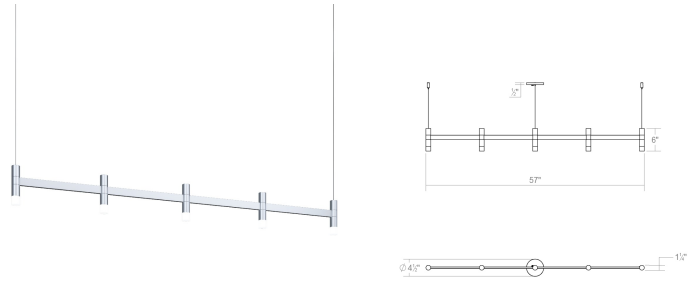

Project:

Systema Staccato Linear Pendant Spec Sheet

SKU: 1785.16 Learn more at:
<https://sonnemanlight.com/systema-staccato-linear-pendant>

Description: Lightly scaled geometric elements form expansive intersecting or linear constructions of modern minimalism in a variety of configurations with a range of available luminaires. Crisp rectilinear bars support minimal tubular elements with luminous trims, extensions, or shaded reflectors for general and directed lighting functionality. The Systema Staccato Linear Pendant includes Drum Trims. [Alternate trims](#) can be ordered separately. [Shades](#) are not included and may be ordered as add-on accessories, which are easy to install.

Type #:

Dimensions

Height:	6
Length:	57.25
Diameter:	48
Size:	5 Light

Electrical Specs

Bulb(s) Included?:	Yes
Bulb 1 Type:	Integral LED
Bulb Quantity:	5
Input Voltage:	120VAC
Wattage:	21
Initial Lumens:	1500
Delivered Lumens:	750
Color Temperature:	3000K
CRI:	90
Power Supply Type:	Driver
Power Supply Quantity:	1
Power Supply Location:	Outlet Box
Dimming Type:	TRIAC/ELV

Installation

Installation:	Licensed electrician required
Sloped Ceiling Compatible?:	Not Compatible
Cord Length:	20' Adjustable Cable
Minimum Hanging Height:	7.5
Maximum Hanging Height:	246

Shade

Shade 1 Material:	Frosted Acrylic
-------------------	-----------------