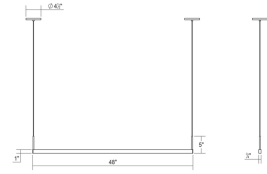

Thin-Line LED Pendant Spec Sheet

SKU: 2818.03-4-35 Learn more at sonnemanlight.com
<https://sonnemanlight.com/thin-line-led-pendant>

Size: 4' Two-Sided
Color/Finish: Satin White

Dimensions

Height: 5"
Width: 48"
Length: 0.75"
Canopy/Backplate/Base: 4.5"
Hanging Details: 6' Adjustable Cord

Installation

Installation: Licensed electrician required
 Compatible
Sloped Ceiling Compatible?: Compatible
Minimum Hanging Height: 5.75"
Maximum Hanging Height: 73.75"

Shipping

Carton 1 L x W x H: 51" X 7" X 4"
Carton 1 Gross Weight: 7 LBS