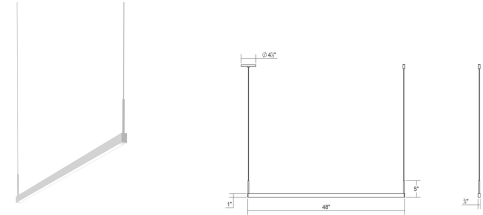

# Thin-Line LED Pendant Spec Sheet

SKU: 2816.03-4-35    Learn more at [sonnemanlight.com](http://sonnemanlight.com)  
<https://sonnemanlight.com/thin-line-led-pendant>

**Size:** 4' One-Sided  
**Color/Finish:** Satin White

## Dimensions

**Height:** 5  
**Width:** 48  
**Length:** 0.75  
**Canopy/Backplate/Base:** 4.5"  
**Hanging Details:** 6' Adjustable Cord

## Shipping

**Carton 1 L x W x H:** 51" X 7" X 4"  
**Carton 1 Gross Weight:** 5 LBS