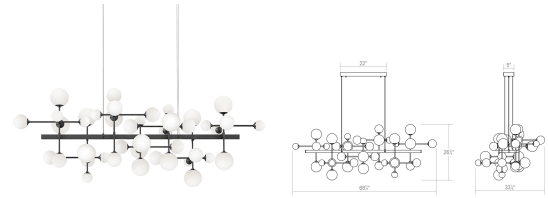

Nebula Bar Pendant Spec Sheet

SKU: 2066.25 [Learn more at sonnemanlight.com](https://sonnemanlight.com)
<https://sonnemanlight.com/nebula-bar-pendant>

Color/Finish: Satin Black

Dimensions

Height: 26.75"
Width: 68.75"
Length: 33.25"
Hanging Details: 6' Adjustable Cord/Cable

Electrical Specs

Bulb(s) Included?: Yes
Bulb Quantity: 11
Input Voltage: 100-277VAC
Wattage: 3
Initial Lumens: 13900
Color Temperature: 3000K
CRI: 90
Power Supply Type: Driver
Power Supply Quantity: 2
Power Supply Location: Canopy
Dimming Type: TRIAC/ELV/0-10V

Installation

Installation: Licensed electrician required
Not Compatible
Sloped Ceiling Compatible?:
Minimum Hanging Height: 26.75"
Maximum Hanging Height: 85"

Shipping

Carton 1 L x W x H: 62" X 18" X 22"
Carton 1 Gross Weight: 45 LBS

General Listings

Features: Damp Rated
Certification: cETL

Available Finishes

Available Finishes: Satin Black, Satin Nickel

Shade

Shade 1 Material: White Cased Glass
Shade 2 Material: White Cased Glass
Shade 3 Material: White Cased Glass
Shade 3 Color: White
Shade 3 Height: 4.75"