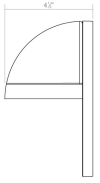

Project:

Mezza Vetro LED Sconce Spec Sheet

SKU: 7473.98-WL Learn more at:
<https://sonnemanlight.com/mezza-vetro-led-sconce>

Description: A white glass half dome on a circular disc integrates harmonious geometry across volume and plane, radiating light in full circumference. Also available as a [Mezza Cupola LED Sconce](#).

Type #:

Dimensions

Extends:	5"
Minimum Extension:	5
Maximum Extension:	5
Diameter:	8"
Canopy/Backplate/Base:	8"
Size:	8"

Electrical Specs

Bulb(s) Included?:	Yes
Bulb 1 Type:	Integral LED
Bulb Quantity:	1
Input Voltage:	120VAC
Wattage:	13
Initial Lumens:	1500
Delivered Lumens:	850
Color Temperature:	3000K
CRI:	90
Power Supply Type:	Driver
Power Supply Quantity:	1
Power Supply Location:	Outlet Box
Dimming Type:	TRIAC/ELV
Bulb Max Wattage:	13

Installation

Installation:	Licensed electrician required
Installation Orientation:	Vertical

Shipping

Carton 1 L x W x H:	12" X 12" X 8"
Carton 1 Gross Weight:	7 LBS
Fixture Weight:	4

Shade

Shade 1 Material:	White Glass
-------------------	-------------