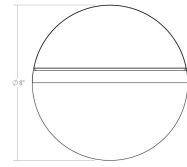

Project:

Mezza Vetro LED Sconce Spec Sheet

SKU: 7473.98-WL Learn more at:
<https://sonnemanlight.com/mezza-vetro-led-sconce>

Description: A white glass half dome on a circular disc integrates harmonious geometry across volume and plane, radiating light in full circumference. Also available as a [Mezza Cupola LED Sconce](#).

Type #:

Dimensions

Extends:	5"
Minimum Extension:	5
Maximum Extension:	5
Diameter:	8"
Canopy/Backplate/Base:	8"
Size:	8"

Electrical Specs

Bulb(s) Included?:	Yes
Bulb 1 Type:	Integral LED
Bulb Quantity:	1
Input Voltage:	120VAC
Wattage:	13
Initial Lumens:	1500
Delivered Lumens:	850
Color Temperature:	3000K
CRI:	90
Power Supply Type:	Driver
Power Supply Quantity:	1
Power Supply Location:	Outlet Box
Dimming Type:	TRIAC/ELV
Bulb Max Wattage:	13

Installation

Installation:	Licensed electrician required
Installation Orientation:	Vertical

Shipping

Carton 1 L x W x H:	12" X 12" X 8"
Carton 1 Gross Weight:	7 LBS
Fixture Weight:	4

Shade

Shade 1 Material:	White Glass
-------------------	-------------