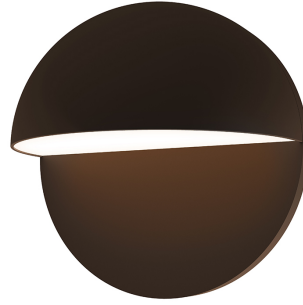

Project:

Mezza Cupola LED Sconce Spec Sheet

SKU: 7472.72-WL Learn more at:
<https://sonnemanlight.com/mezza-cupola-led-sconce>

Description: A cast aluminum half dome on a circular disc integrates harmonious geometry across volume and plane, directing light downward. Also available as a [Mezza Vetro LED Sconce](#).

Type #:

Dimensions

Extends:	4.5"
Minimum Extension:	4.5
Maximum Extension:	4.5
Diameter:	8"
Canopy/Backplate/Base:	8"
Size:	8"

Electrical Specs

Bulb(s) Included?:	Yes
Bulb 1 Type:	Integral LED
Bulb Quantity:	1
Input Voltage:	120VAC
Wattage:	13
Initial Lumens:	1500
Delivered Lumens:	630
Color Temperature:	3000K
CRI:	90
Power Supply Type:	Driver
Power Supply Quantity:	1
Power Supply Location:	Outlet Box
Dimming Type:	TRIAC/ELV
Bulb Max Wattage:	13

Available Finishes

Available Finishes: Textured Bronze (.72), Textured Gray (.74), Textured White (.98)

General Listings

Features:	Wet Rated
Certification:	C-ETL-US
Color/Finish:	Textured Bronze (.72)
Dark Sky Friendly:	N