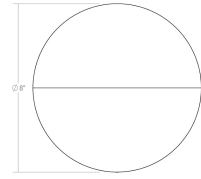

Project:

Mezza Cupola LED Sconce Spec Sheet

SKU: 7472.72-WL Learn more at:
<https://sonnemanlight.com/mezza-cupola-led-sconce>

Description: A cast aluminum half dome on a circular disc integrates harmonious geometry across volume and plane, directing light downward. Also available as a [Mezza Vetro LED Sconce](#).

Type #:

Dimensions

Extends:	4.5"
Minimum Extension:	4.5
Maximum Extension:	4.5
Diameter:	8"
Canopy/Backplate/Base:	8"
Size:	8"

Electrical Specs

Bulb(s) Included?:	Yes
Bulb 1 Type:	Integral LED
Bulb Quantity:	1
Input Voltage:	120VAC
Wattage:	13
Initial Lumens:	1500
Delivered Lumens:	630
Color Temperature:	3000K
CRI:	90
Power Supply Type:	Driver
Power Supply Quantity:	1
Power Supply Location:	Outlet Box
Dimming Type:	TRIAC/ELV
Bulb Max Wattage:	13

Installation

Installation:	Licensed electrician required
Installation Orientation:	Vertical

Shipping

Carton 1 L x W x H:	12" X 12" X 8"
Carton 1 Gross Weight:	7 LBS
Fixture Weight:	4

Shade

Shade 1 Material:	Aluminum
-------------------	----------