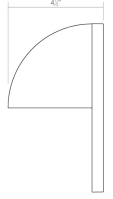

Project:

Mezza Cupola LED Sconce Spec Sheet

SKU: 7472.72-WL Learn more at:
<https://sonnemanlight.com/mezza-cupola-led-sconce>

Description: A cast aluminum half dome on a circular disc integrates harmonious geometry across volume and plane, directing light downward. Also available as a [Mezza Vetro LED Sconce](#).

Type #:

Dimensions

Extends:	4.5"
Minimum Extension:	4.5
Maximum Extension:	4.5
Diameter:	8"
Canopy/Backplate/Base:	8"
Size:	8"

Electrical Specs

Bulb(s) Included?:	Yes
Bulb 1 Type:	Integral LED
Bulb Quantity:	1
Input Voltage:	120VAC
Wattage:	13
Initial Lumens:	1500
Delivered Lumens:	630
Color Temperature:	3000K
CRI:	90
Power Supply Type:	Driver
Power Supply Quantity:	1
Power Supply Location:	Outlet Box
Dimming Type:	TRIAC/ELV
Bulb Max Wattage:	13

Installation

Installation:	Licensed electrician required
Installation Orientation:	Vertical

Shipping

Carton 1 L x W x H:	12" X 12" X 8"
Carton 1 Gross Weight:	7 LBS
Fixture Weight:	4

Shade

Shade 1 Material:	Aluminum
-------------------	----------