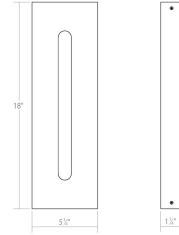

## Tairu LED Sconce Spec Sheet

SKU: 7447.72-WL    Learn more at:  
<https://sonnemanlight.com/tairu-led-sconce>

Description: A curved rectilinear reflector symmetrically radiates light from the centered LED source, softly illuminating the surrounding area.

### Dimensions

Height:	18"
Width:	5.75"
Extends:	1.75"
Minimum Extension:	1.75"
Maximum Extension:	1.75"
Size:	18"
Canopy/Backplate/Base Width:	4.5
Canopy/Backplate/Base Height:	18

### Shipping

Carton 1 L x W x H:	23" X 11" X 7"
Carton 1 Gross Weight:	8 LBS
Fixture Weight:	6