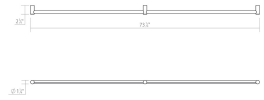

Purolinear 360 LED Wall Bar Spec Sheet

SKU: 23QSWL233R120PHA [Learn more at sonnemanlight.com](https://sonnemanlight.com)
<https://sonnemanlight.com/purolinear-360-led-wall-bar>

Shape: Double Linear **Size:** 36"
Color/Finish: Satin White

Dimensions

Height: 1.25
Width: 73.25
Extends: 2.75
Minimum Extension: 2.75
Maximum Extension: 2.75
Canopy/Backplate/Base: 1.25"

Electrical Specs

Bulb(s) Included?: Yes
Bulb 1 Type: Integral LED
Bulb Quantity: 2
Input Voltage: 100-277VAC
Wattage: 10
Initial Lumens: 1820
Delivered Lumens: 1300
Color Temperature: 3000K
CRI: 90
Power Supply Type: Driver
Power Supply Quantity: 1
Power Supply Location: Remote
Dimming Type: TRIAC/ELV/0-10V