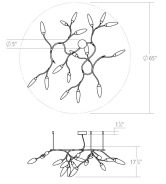

Vines Semi-Flush Mount Spec Sheet

SKU: 3287.27 [Learn more at sonnemanlight.com](https://sonnemanlight.com)
<https://sonnemanlight.com/vines-semi-flush-mount>

Color/Finish: Coffee Bronze

Dimensions

Height: 16"
Width: 55.25"
Length: 51.5"
Canopy/Backplate/Base: 5"

Electrical Specs

Bulb(s) Included?: Yes
Bulb 1 Type: Integral LED
Bulb Quantity: 17
Input Voltage: 120VAC
Wattage: 17
Initial Lumens: 1900
Delivered Lumens: 1350
Color Temperature: 3000K
CRI: 90
Power Supply Type: Driver
Power Supply Quantity: 1
Power Supply Location: Canopy
Dimming Type: TRIAC/ELV/0-10V

Installation

Installation: Licensed electrician required
Minimum Hanging Height: 18"

Shipping

Carton 1 L x W x H: 55" X 46" X 21"

General Listings

Features: Damp Rated
Certification: cETL

Available Finishes