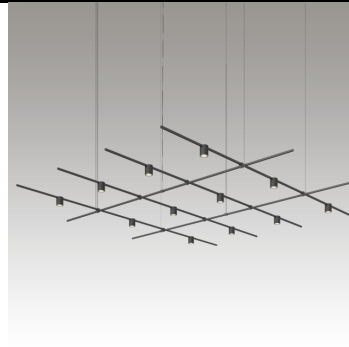

## 96" x 96" Gridscape with Power Precise Direct Mount Cylinders Spec Sheet

SKU: SLS1147 Learn more at:  
<https://sonnemanlight.com/suspenders-96-22-x-96-22-gridscape-with-power-precise-direct-mount-cylinders>

Description: Intersecting Power Bars form open grids that float within the volume of an expansive space, punctuated only by twelve Direct Mount Power Precise Cylinders with lensed Bezel Trims. The compelling simplicity of this intersecting geometry defines the essence of modern minimalism and the integrity of the less is more mantra of Mies.

### Dimensions

Height:	3"
Width:	97"
Length:	97"
Canopy/Backplate/Base:	5"
Hanging Details:	6' Adj. Cords/Cables
Canopy/Backplate/Base Height:	0.5"