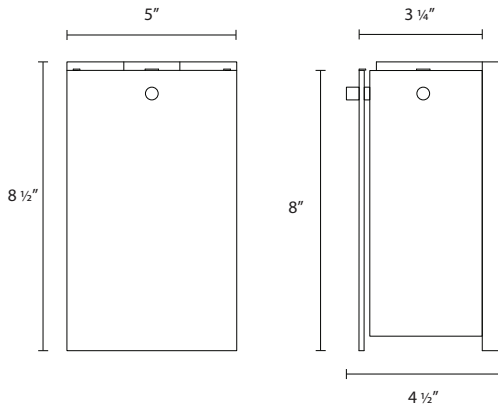

3160

Bronze Age Sconce

Dimensions:

Height: 8 ½"
Width: 5"

Description:

Shade: Bronze Glass
8" H x 5" W x 3 ¼" D
Extension: 4 ½"
Wall Plate: 8 ½" x 5"

Lamping Options:

Incandescent

(1) 60W Medium Base
*Shown with 60w Vintage
Carbon Filament Bulb*

Available Finishes:

Black Brass

3160.51

SONNEMAN
A WAY OF LIGHT