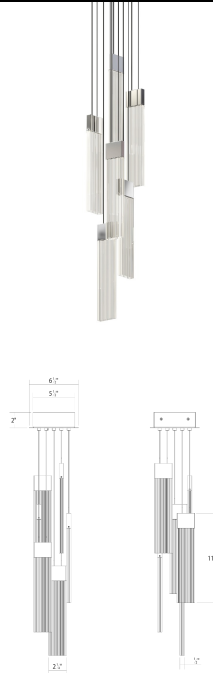

Project:

V Panels 6-Light Thin Chandelier Spec Sheet

SKU: 3095.01 Learn more at:
<https://sonnemanlight.com/v-panels-chandelier>

Description: Designed to celebrate the transformative quality of light, V Panels refract LED illumination outward as well as downward through the bottom panel edge. Each luminaire is capped with a crisp rectilinear chrome top. These chandeliers are available in multiple configurations, with luminaires of various heights and widths. V Panels is also available as a [single pendant](#), in multiple sizes.

Scaled for residential, hospitality and commercial settings for an enduring modern presence.

Type #:

Dimensions

Height: 11.75"
 Width: 5"
 Length: 6.75"
 Hanging Details: 20' Adjustable Cord
 Size: 6 Light Thin

Electrical Specs

Bulb(s) Included?: Yes
 Bulb 1 Type: Integral LED
 Bulb Quantity: 6
 Input Voltage: 120-277VAC
 Wattage: 23
 Initial Lumens: 2800
 Color Temperature: 3000K
 CRI: 90
 Power Supply Type: Driver
 Power Supply Quantity: 1
 Power Supply Location: Canopy
 Dimming Type: TRIAC/ELV/0-10V

Shade

Shade Material: Acrylic
 Shade 1 Color: Clear
 Shade 2 Color: N/A
 Shade 3 Material: N/A
 Shade 3 Color: N/A

Available Finishes

Available Finishes: Brass Finish (.14), Polished Chrome (.01)

General Listings