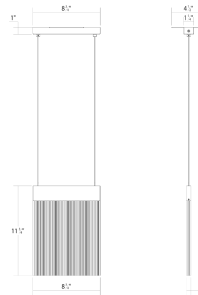

Project:

V Panels Pendant Spec Sheet

SKU: 3090.01 Learn more at:
<https://sonnemanlight.com/v-panels-single-pendant>

Description: Designed to celebrate the transformative quality of light, V Panels refract LED illumination outward as well as downward through the bottom panel edge. V Panels pendants are capped with a crisp rectilinear chrome top, and are available in various heights and widths. V Panels is also available in multiple [chandelier](#) configurations.

Scaled for residential, hospitality and commercial settings for an enduring modern presence.

Type #:

Dimensions

Height: 11.75"
Width: 0.5"
Length: 8.75"
Hanging Details: 20'
Adjustable Cord
Size: Pendant